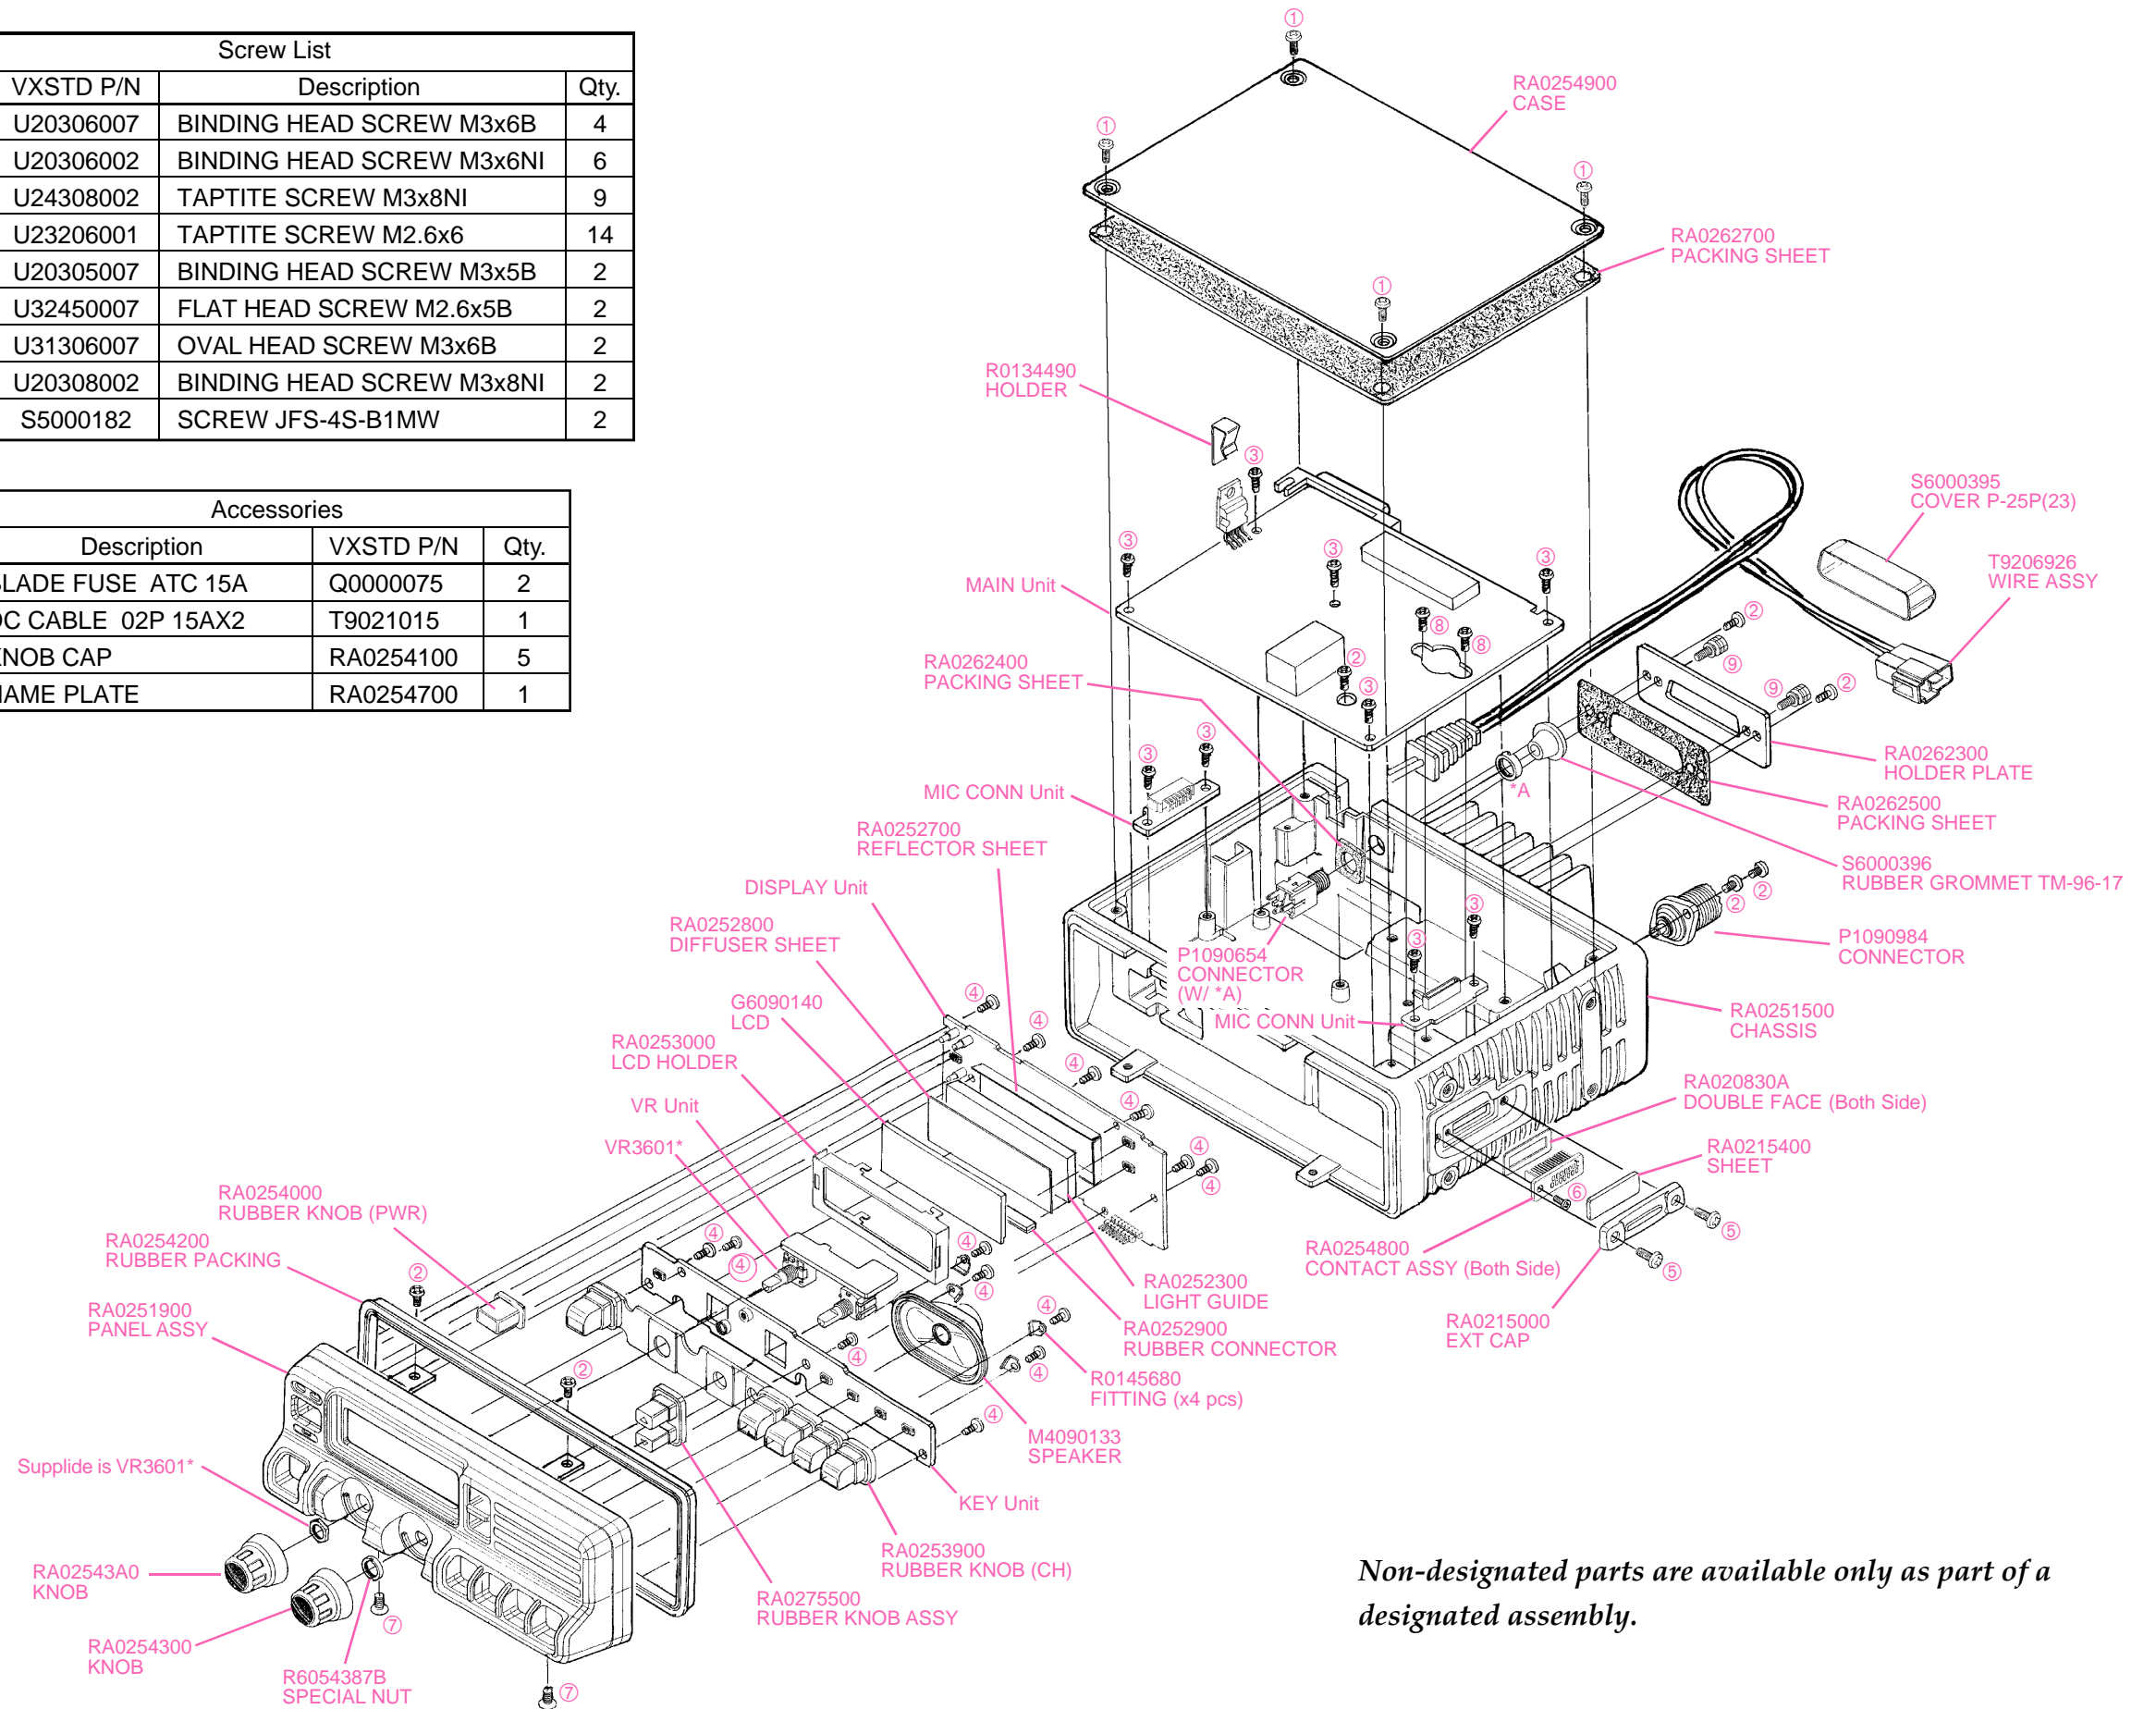

Exploded View & Miscellaneous Parts

Screw List			
REF.	VXSTD P/N	Description	Qty.
1	U20306007	BINDING HEAD SCREW M3x6B	4
2	U20306002	BINDING HEAD SCREW M3x6NI	6
3	U24308002	TAPTITE SCREW M3x8NI	9
4	U23206001	TAPTITE SCREW M2.6x6	14
5	U20305007	BINDING HEAD SCREW M3x5B	2
6	U32450007	FLAT HEAD SCREW M2.6x5B	2
7	U31306007	OVAL HEAD SCREW M3x6B	2
8	U20308002	BINDING HEAD SCREW M3x8NI	2
9	S5000182	SCREW JFS-4S-B1MW	2

Accessories		
Description	VXSTD P/N	Qty.
BLADE FUSE ATC 15A	Q0000075	2
DC CABLE 02P 15AX2	T9021015	1
KNOB CAP	RA0254100	5
NAME PLATE	RA0254700	1

Non-designated parts are available only as part of a designated assembly.