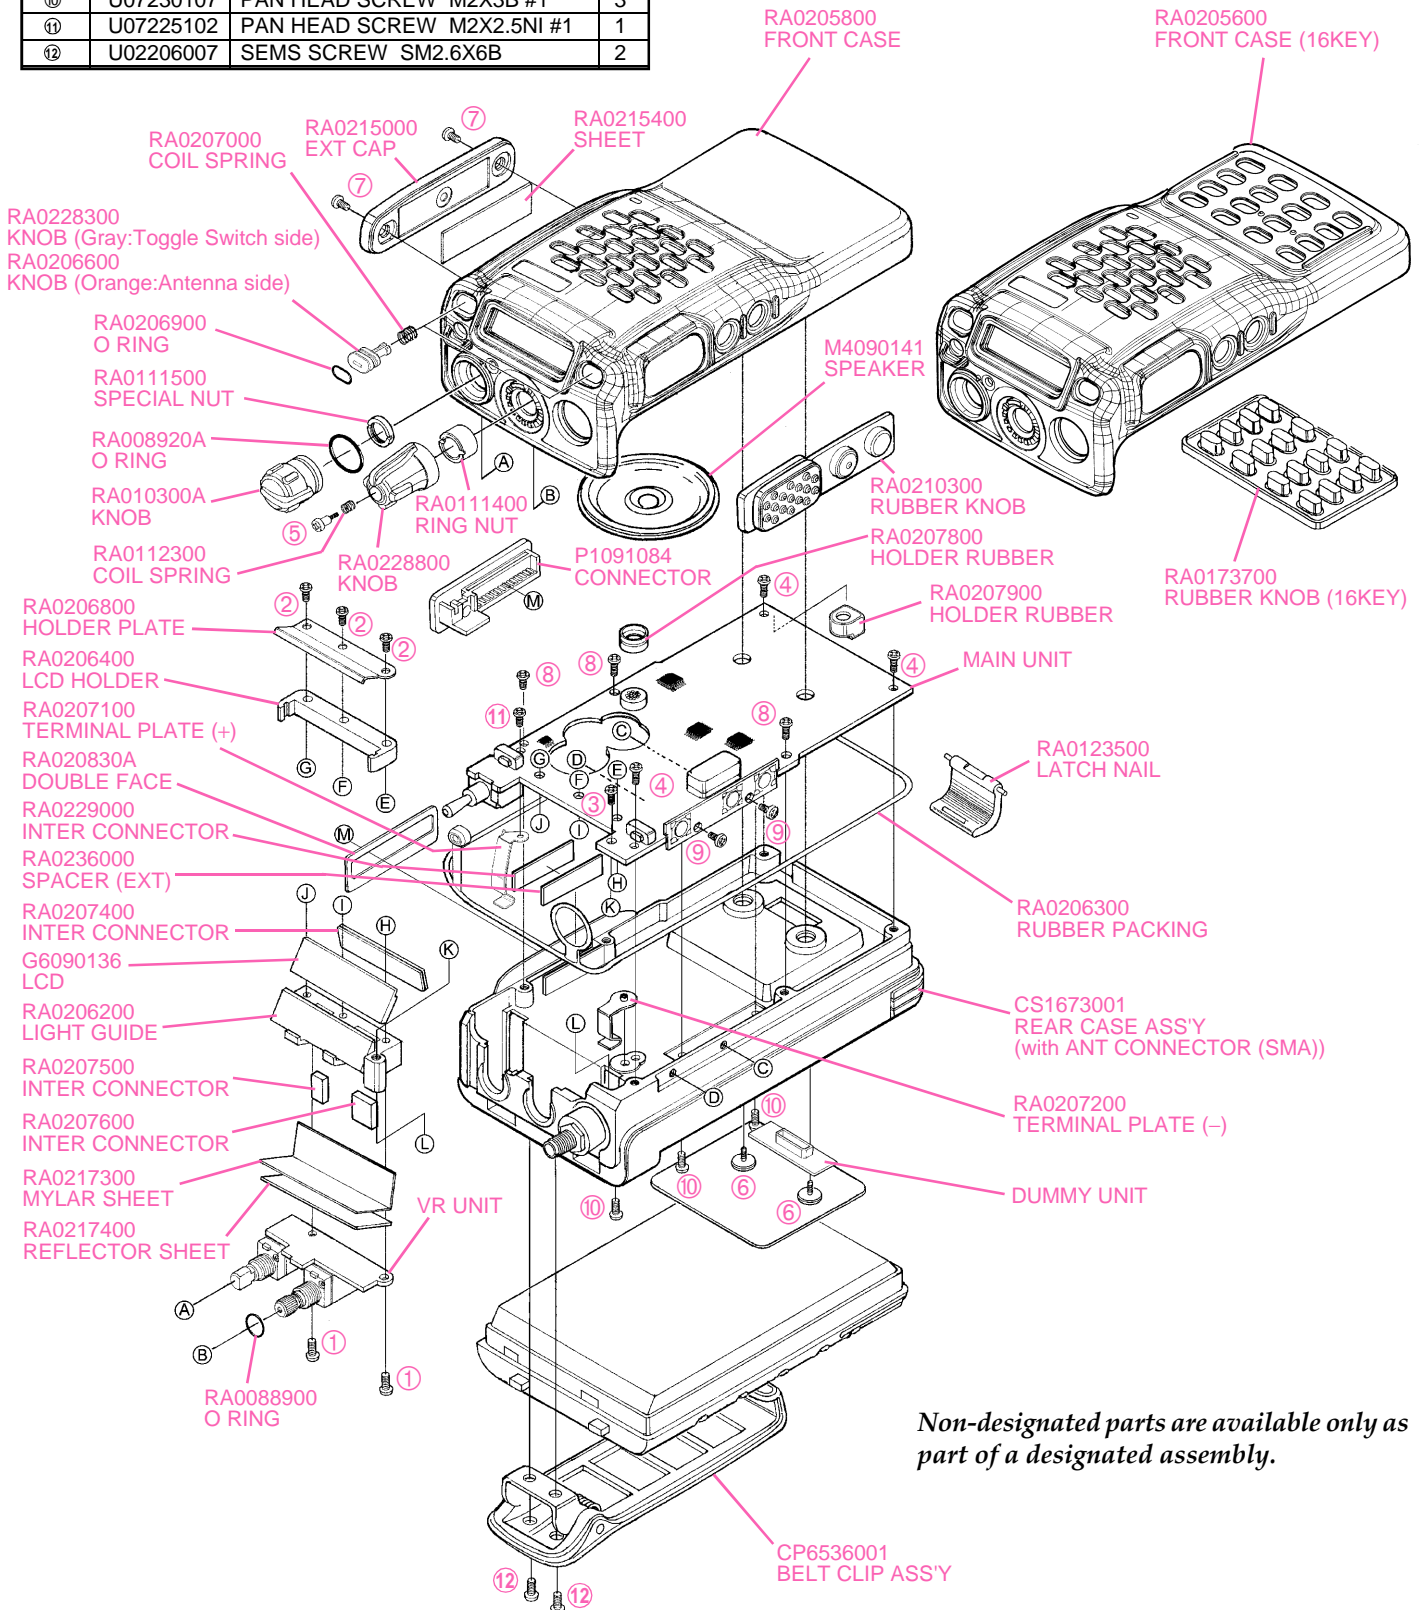

Exploded View & Miscellaneous Parts

| REF. | YAESU P/N | Description | Qty. |
|------|-----------|----------------------------|------|
| ① | U9900094 | TAPTITE SCREW M2X5NI#2 | 2 |
| ② | U9900069 | TAPTITE SCREW M2X9.5NI#2 | 3 |
| ③ | U9900092 | PAN HEAD SCREW M1.7X14AU#2 | 1 |
| ④ | U9900093 | TAPTITE SCREW M1.7X5NI#2 | 3 |
| ⑤ | U9900084 | BINDING HEAD SCREW M2X7.5B | 1 |
| ⑥ | U9900063 | TAPTITE SCREW 2X3.3NI | 2 |
| ⑦ | U20305007 | BINDING HEAD SCREW M3X5B | 2 |
| ⑧ | U9900068 | TAPTITE SCREW M2X4NI#3 | 3 |
| ⑨ | U9900086 | TAPTITE SCREW M1.7X2.5B | 2 |
| ⑩ | U07230107 | PAN HEAD SCREW M2X3B #1 | 3 |
| ⑪ | U07225102 | PAN HEAD SCREW M2X2.5NI #1 | 1 |
| ⑫ | U02206007 | SEMS SCREW SM2.6X6B | 2 |

Non-designated parts are available only as part of a designated assembly.